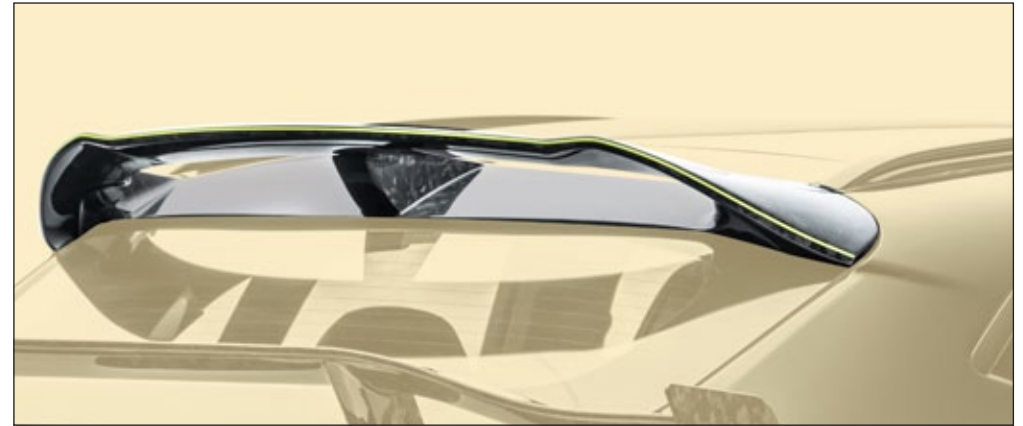

Roof spoiler

2 parts set - up & down, with logo
visible carbon fibre without clear coat

DBX 630 771

Air outtake splitter

2 parts set - left & right,
visible carbon fibre without clear coat

DBX 802 251

DX.5 wheel forged wheels - **Black diamond**