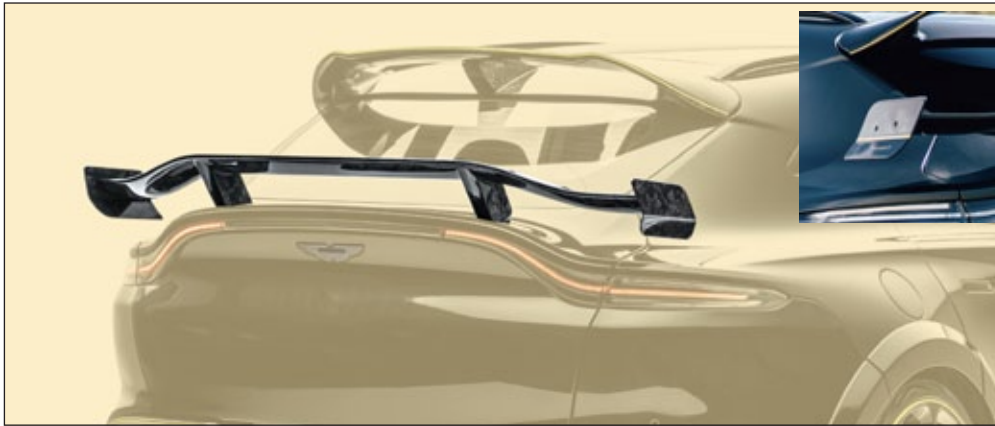

Rear spoiler

visible carbon fibre without clear coat

DBX 830 841