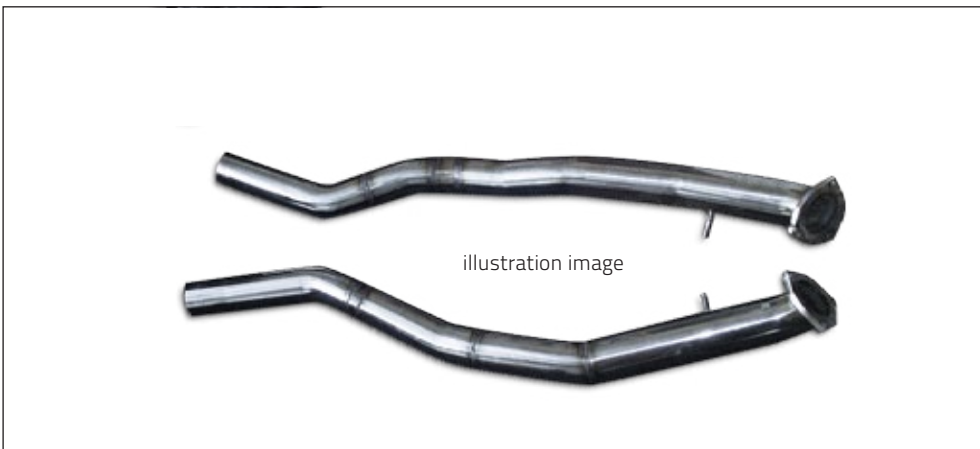

illustration image

Down pipe without Cat

DBX 222 219

📌 Only for export!

Down pipe with Euro6 / Cat 200 Cell

DBX 222 229

📌 Only for export!