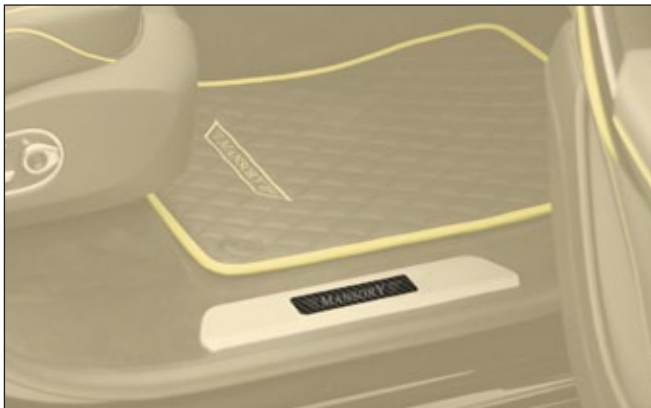

Carbon panel with MANSORY logo ..... DBX 395 351

2 parts set - left & right, visible carbon fibre with silver MANSORY Logo