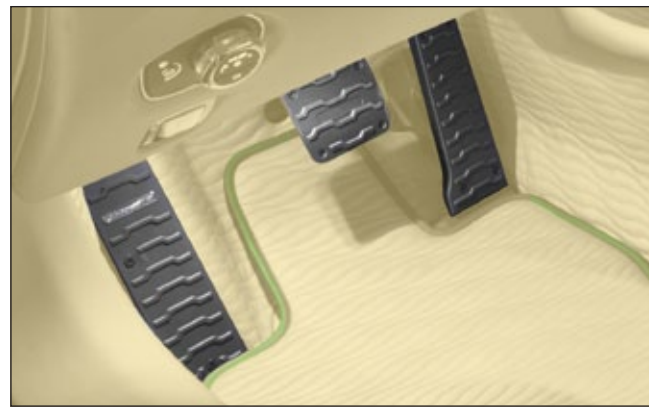

Shift paddles DBX 350 011

2 parts set - left & right, various colors and materials available

🔧 **modification only, OE-part required**

Carbon panel with MANSORY logo DBX 395 351

2 parts set - left & right, visible carbon fibre with silver MANSORY Logo