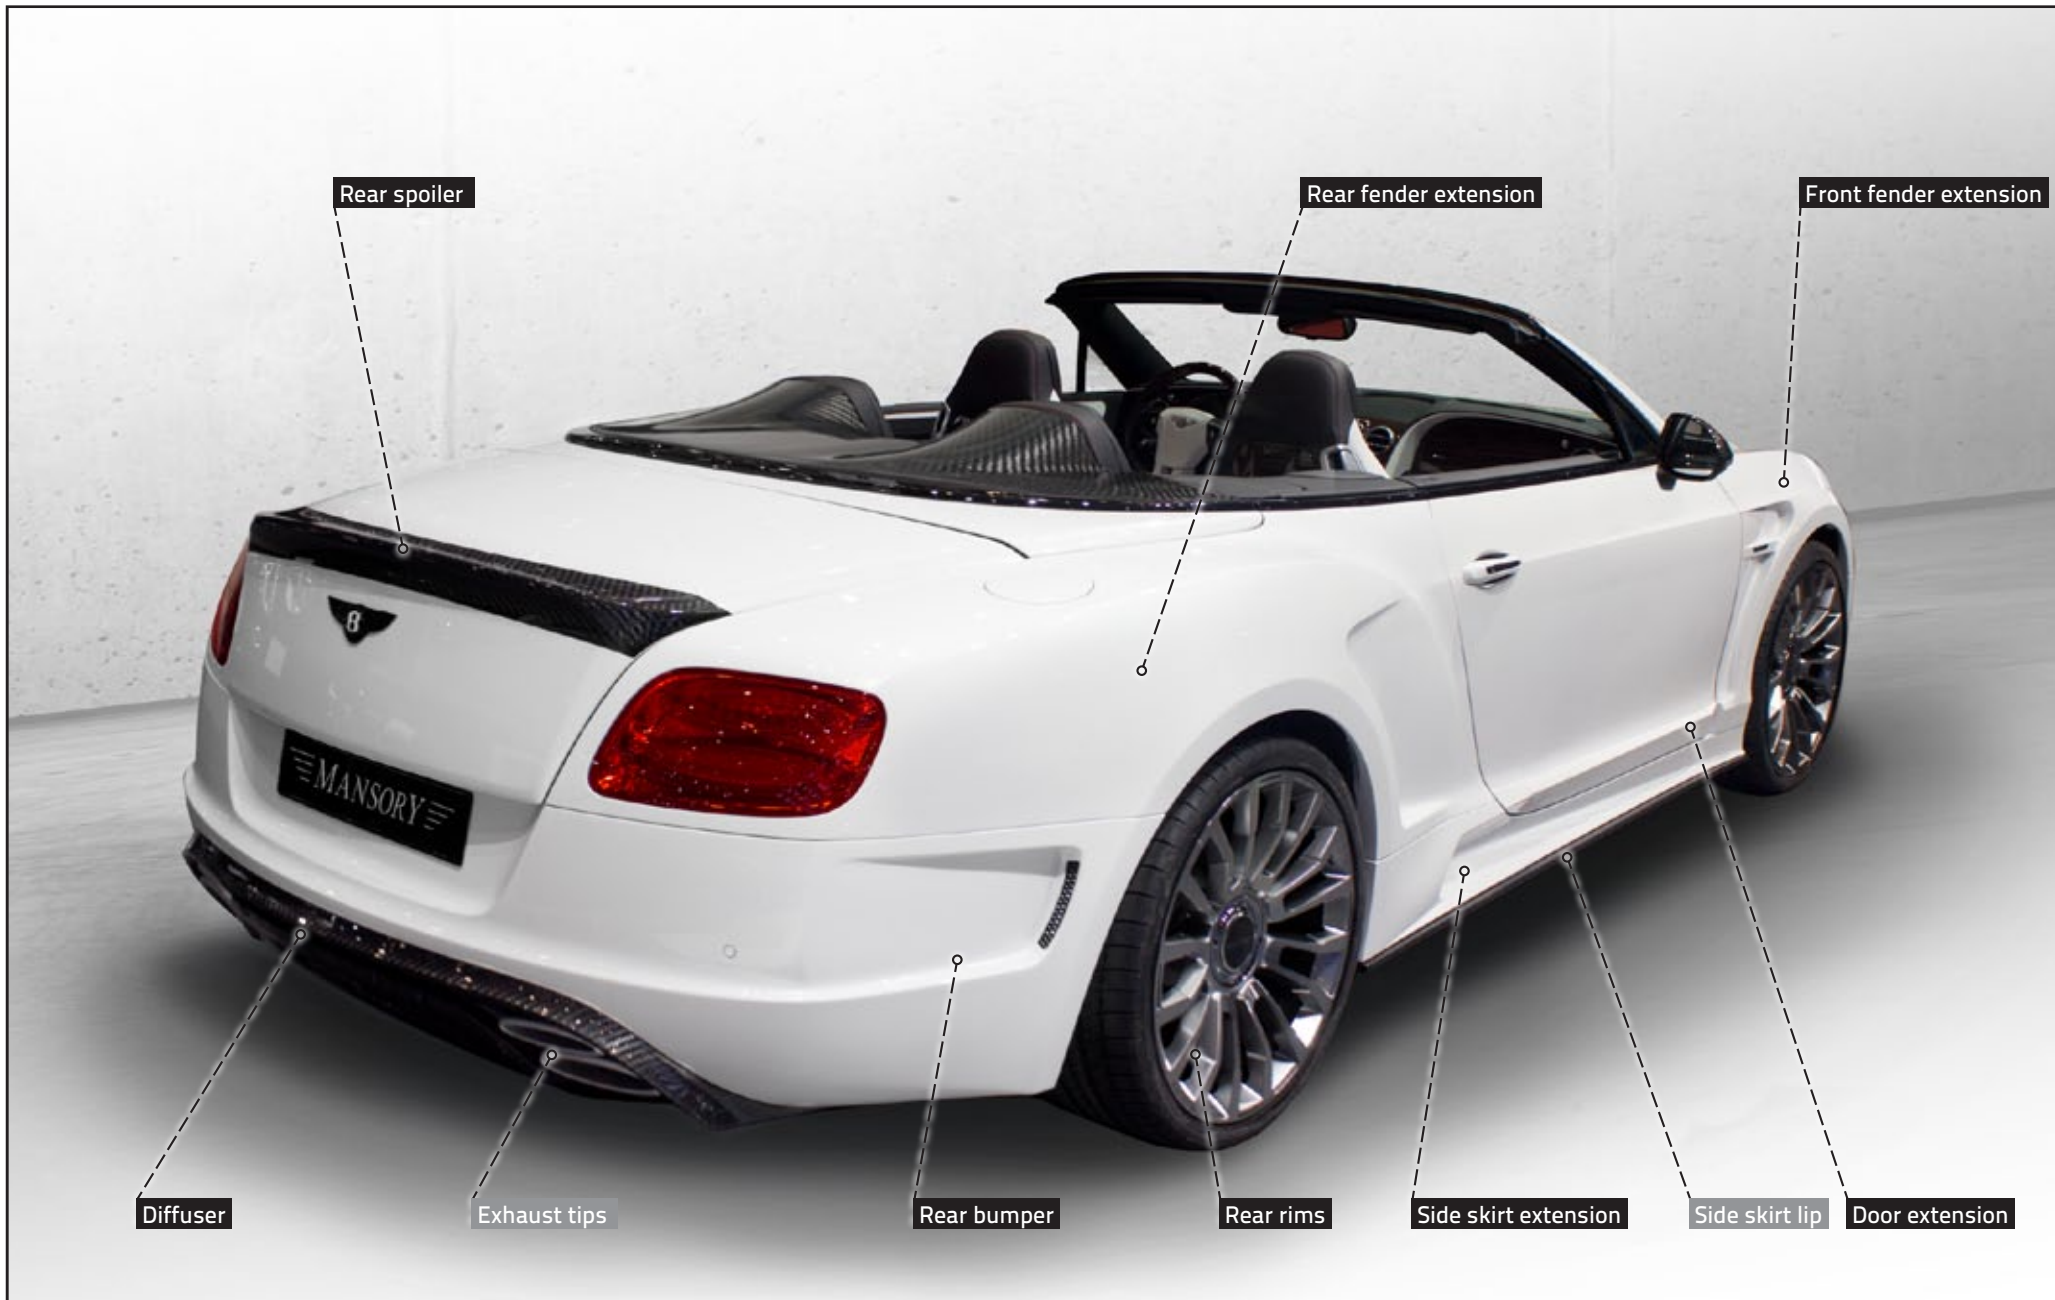

≡ MANSORY ≡

LIMITED EDITION

OVERVIEW

last update 05/2014

The widebody customization programme for your Bentley Continental GT / GTC 2012

**8-double spoke wheels,
aluminium casted**

22 inch polished

front: 10.5 x 22

rear: 10.5 x 22"

price per pcs

**10-double spoke wheels,
aluminium casted**

22 inch polished

front: 10.5 x 22" Silver / polished

rear: 10.5 x 22" Silver / polished

price per pcs

MANSORY Wide body kit GT including:

- Front bumper with front lip and DRL
- Grill mask
- Engine bonnet
- Front fender and rear fender extensions
- Side skirts with carbon lips and doors extensions
- Rear bumper with diffuser and exhaust blinds
- Sport mufflers with throttle control
- Rear spoiler
- Blade aerofoil for rear spoiler
- 22" wheels with tyres

MANSORY Wide body kit GTC including:

- Front bumper with front lip and DRL
- Grill mask
- Engine bonnet
- Front fender and rear fender extensions
- Side skirts with carbon lips and doors extensions
- Rear bumper with diffuser and exhaust blinds
- Sport mufflers with throttle control
- Rear spoiler
- Rear roof cover
- 22" wheels with tyres