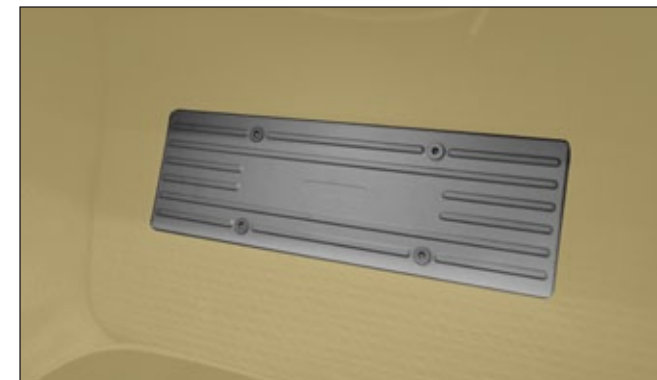

Passenger foot rest 812 367 137

Aluminium anodized Foot Rest (1 piece)