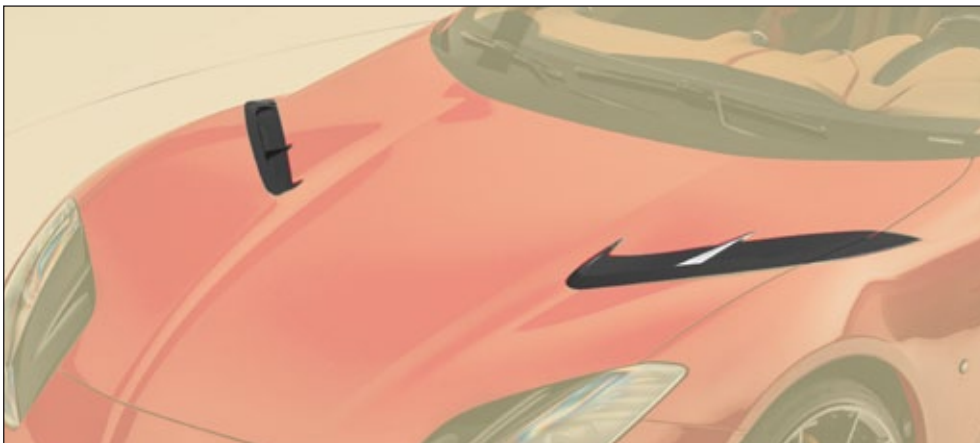

**Side skirts** ..... 812 595 001  
 visible carbon fibre primed without clear coat  
 2 parts set - left & right

**Rear spoiler for Superfast** ..... 812 835 371  
**Rear spoiler for GTS** ..... 812 835 361  
 3 parts set - visible carbon fibre primed without clear coat  
 with logo