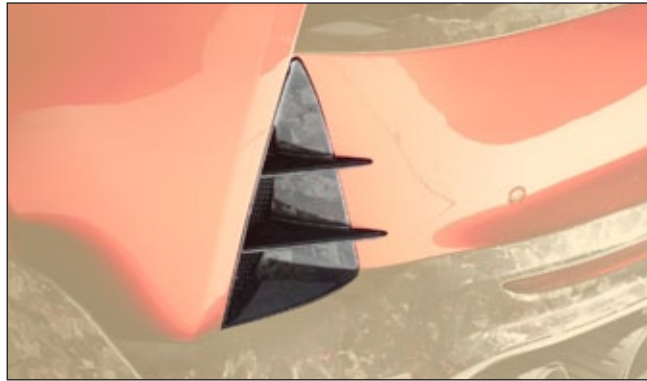

Rear bumper air outtake grills

812 802 251

visible carbon fibre primed without clear coat,
2 parts set - left & right