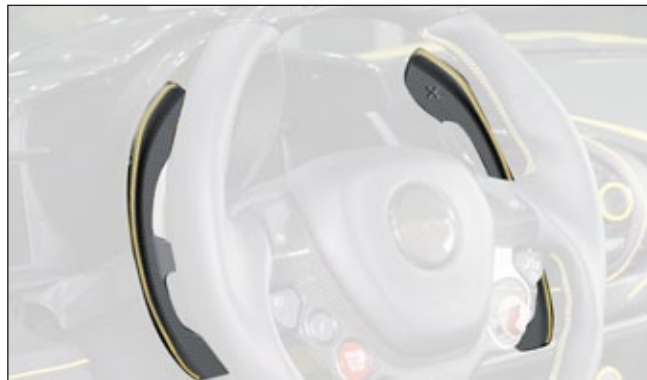

- **Extended shift paddles** 812 350 111
- visible carbon fibre glossy*
- 2 parts set - left & right