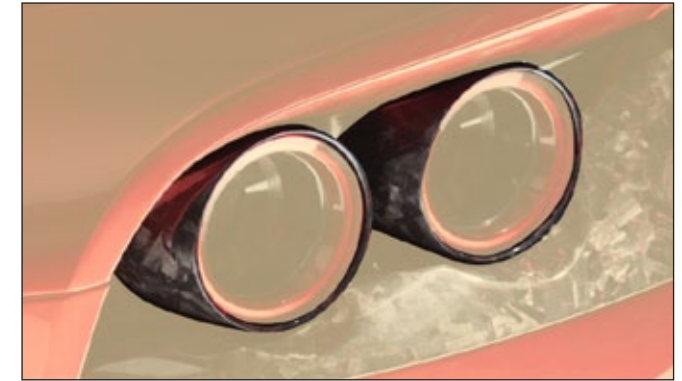

**Front light air vents top**

812 110 101

visible carbon fibre primed without clear coat  
2 parts set - left & right

**Rear bumper air outtake grills**

812 802 251

visible carbon fibre primed without clear coat,  
2 parts set - left & right