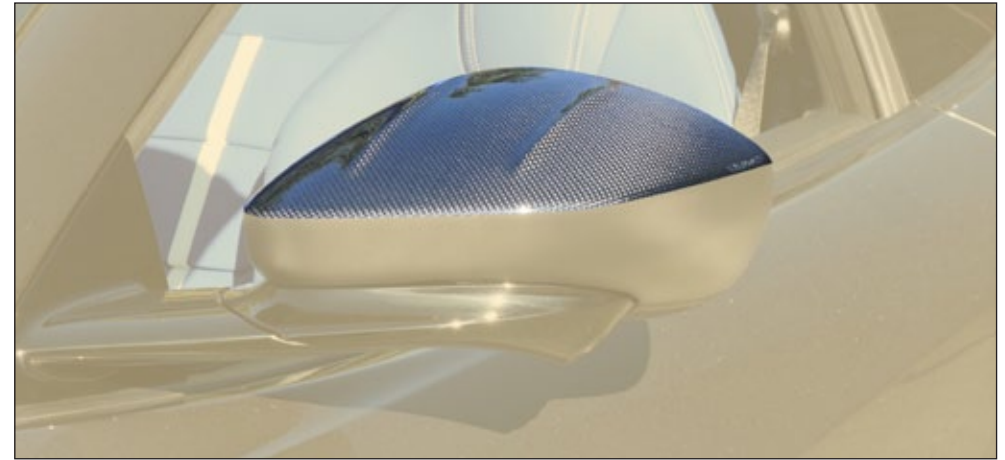

Mirror LHD cover for cars from 2020

812 54L 751

2 parts set - left & right,
visible carbon fibre glossy*, with logo