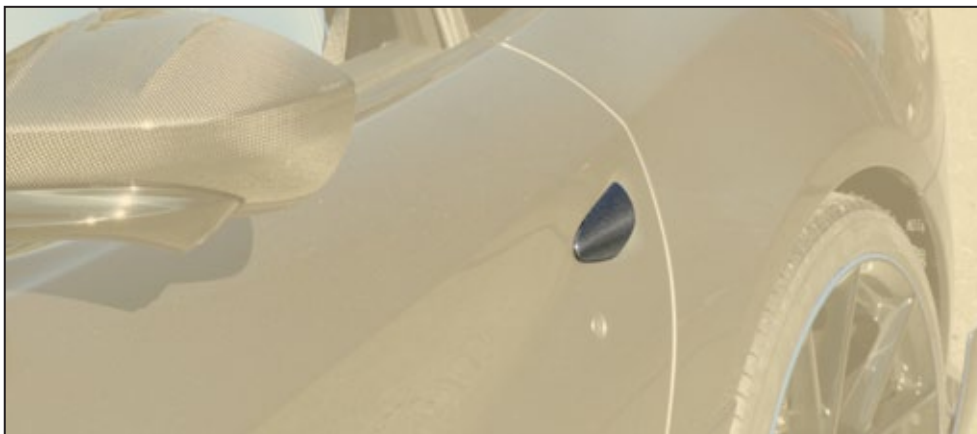

Outer Door Handle

812 530 751

visible carbon fibre glossy*
with logo
2 parts set - left & right