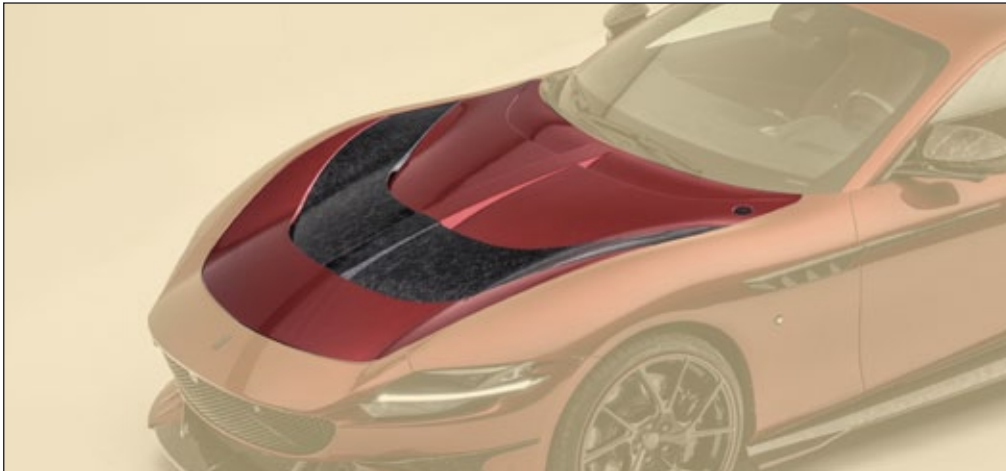

Front bumper - for car without ADAS

FRO 102 001

Front bumper - for cars with ADAS Full Package or Front Radar ACC

FRO 102 011

front bumper primed,
carbon emblem with logo, splitter - visible carbon fibre primed without clear coat
air intake and grill - metal

Side skirts lip

FRO 595 121

visible carbon fibre primed without clear coat
2 set - left & right

Rear diffuser with LED brake light

FRO 802 881

visible carbon fibre primed without clear coat
exhausts tips

ⓘ **assumption of reflectors from original rear bumper**

Carbon front grill

FRO 810 482

visible carbon fibre primed without clear coat

ⓘ **Compatible only with MANSORY Front bumper FRO 102 001**

Front bonnet

primed not visible carbon fibre
splitter visible carbon air outtake - (as in the picture)