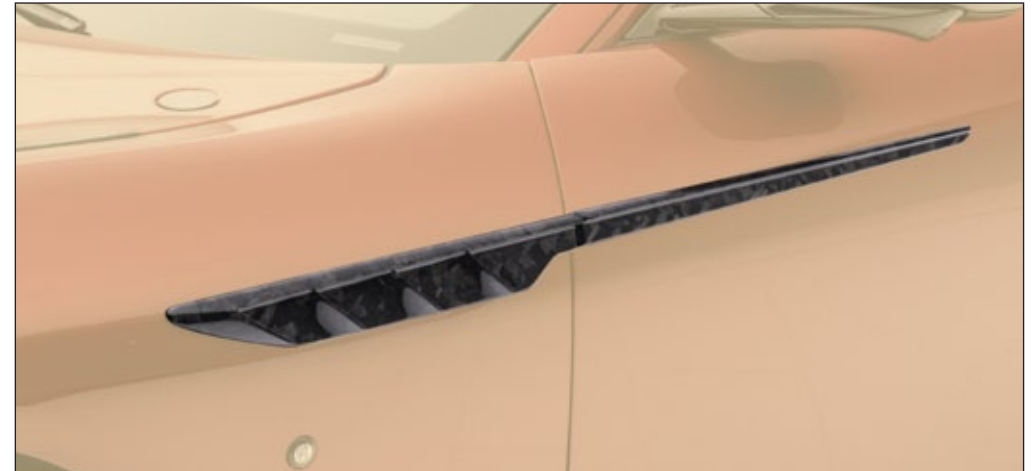

Front fender & door strip

4 parts set - left & right
visible carbon fibre primed without clear coat

FRO 131 871