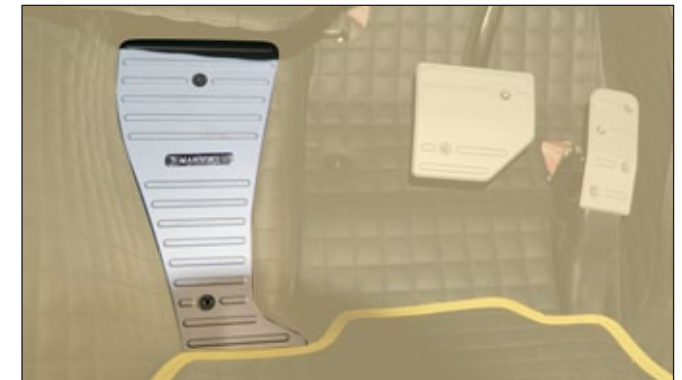

Foot rest, LHD FRO 367 127
Aluminium anodized Foot Rest (1 piece)