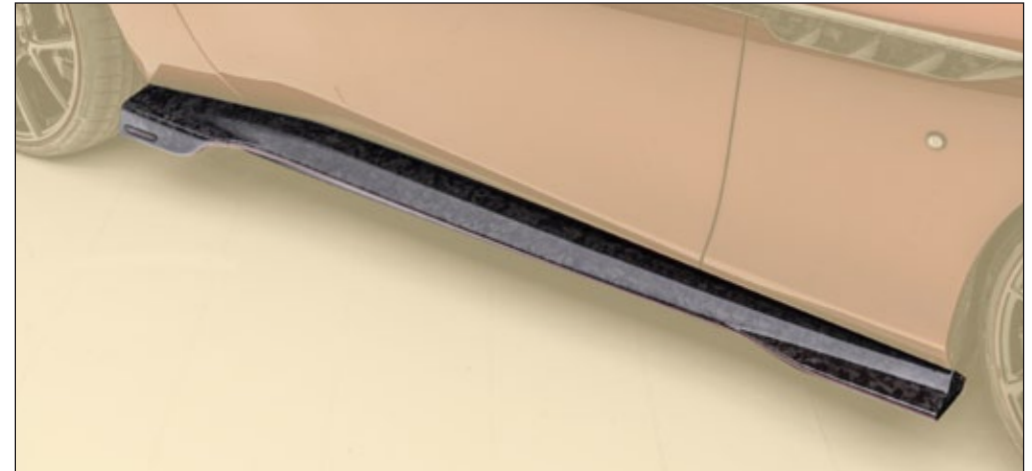

Front lip with flaps

FRO 102 891

visible carbon fibre primed without clear coat

ⓘ not compatible with MANSORY Front Bumper

Side skirts lip

FRO 595 121

visible carbon fibre primed without clear coat

2 set - left & right