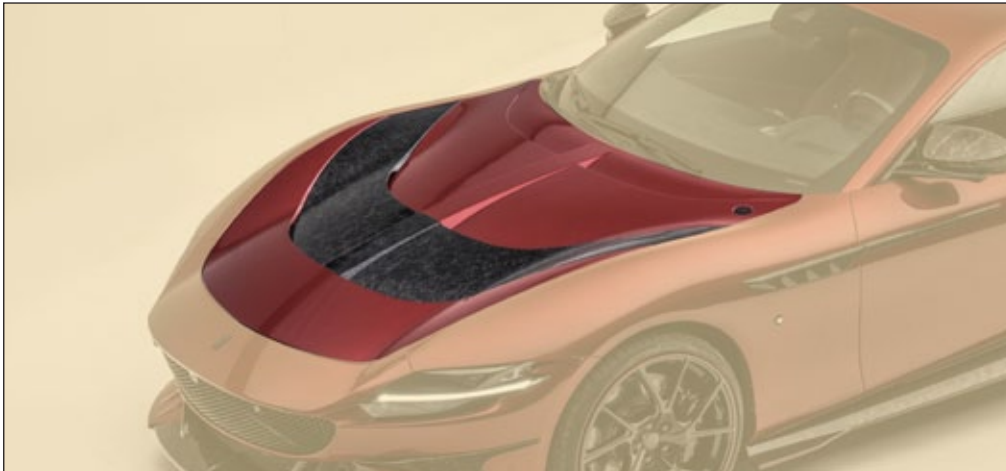

Front lip with flaps

FRO 102 891

visible carbon fibre primed without clear coat

ⓘ not compatible with MANSORY Front Bumper

Side skirts lip

FRO 595 121

visible carbon fibre primed without clear coat

2 set - left & right

Carbon front mask

FRO 804 751

visible carbon fibre primed without clear coat

ⓘ not compatible with MANSORY Front Bumper

Rear diffuser with LED brake light

FRO 802 881

visible carbon fibre primed without clear coat

exhausts tips

ⓘ assumption of reflectors from original rear bumper

Front bonnet

primed not visible carbon fibre
splitter visible carbon air outtake - (as in the picture)

FRO 110 002

Front bonnet - fully visible carbon