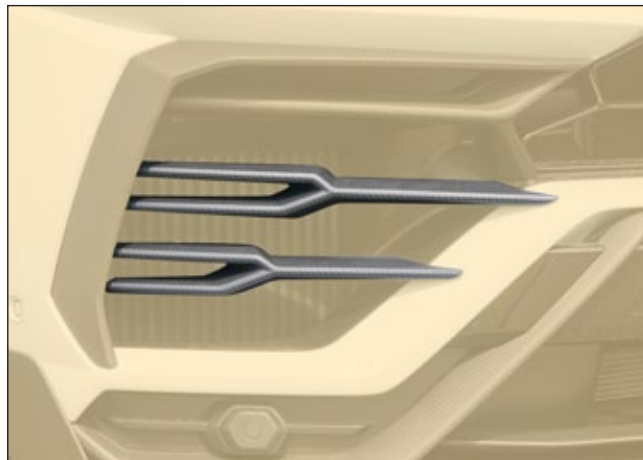

Front bumper air intake 636 102 101

2 parts set - left & right

visible carbon fibre primed without clear coat

Front splitter cover 636 102 851

visible carbon fibre primed without clear coat

✘ **not compatible with Off-Road Package**