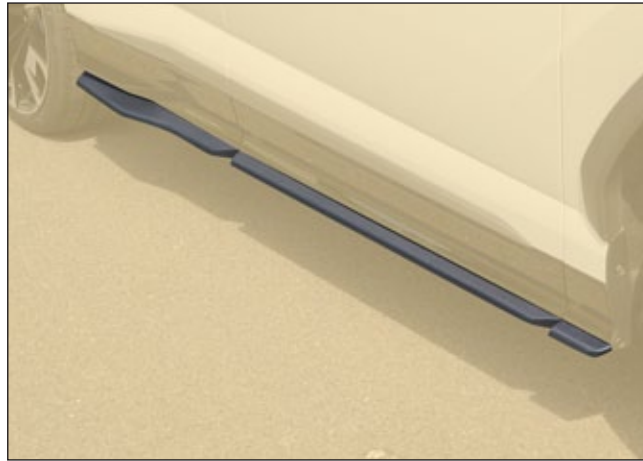

Side skirts 636 595 022
6 parts set - left & right
visible carbon fibre primed without clear coat