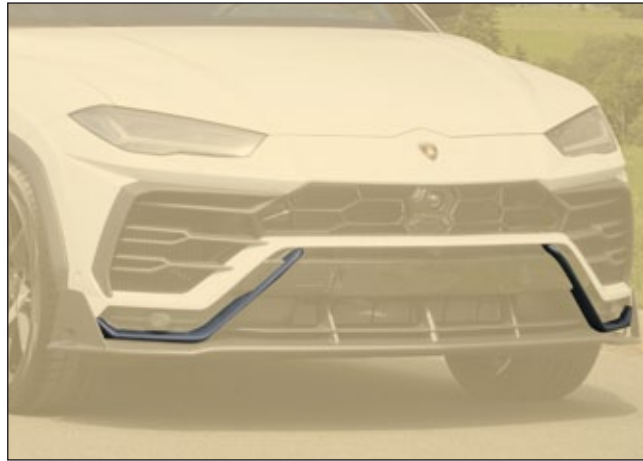

Carbon flaps 636 102 151

2 parts set - left & right

visible carbon fibre primed without clear coat