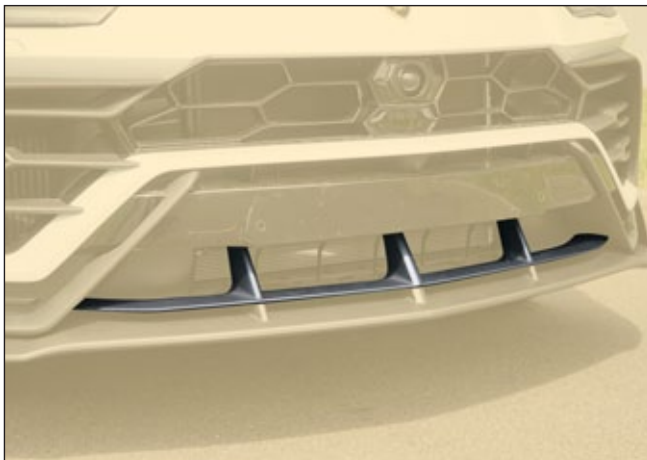

Front bumper air intake 636 102 101

2 parts set - left & right

visible carbon fibre primed without clear coat

Front splitter cover 636 102 851

visible carbon fibre primed without clear coat

✘ **not compatible with Off-Road Package**