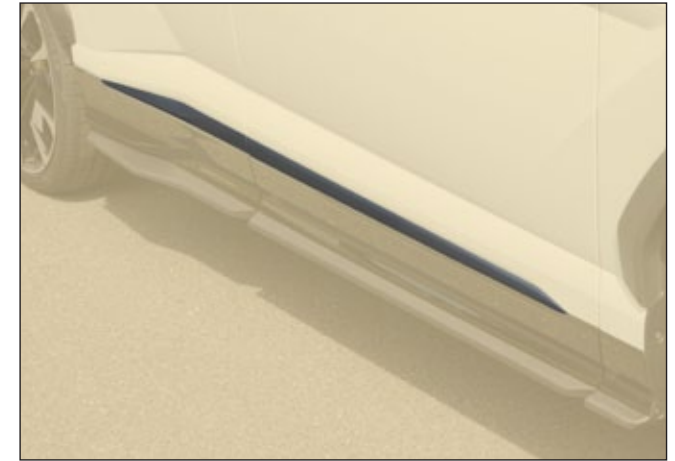

Door inlay 636 599 022
4 parts set - left & right
visible carbon fibre primed without clear coat