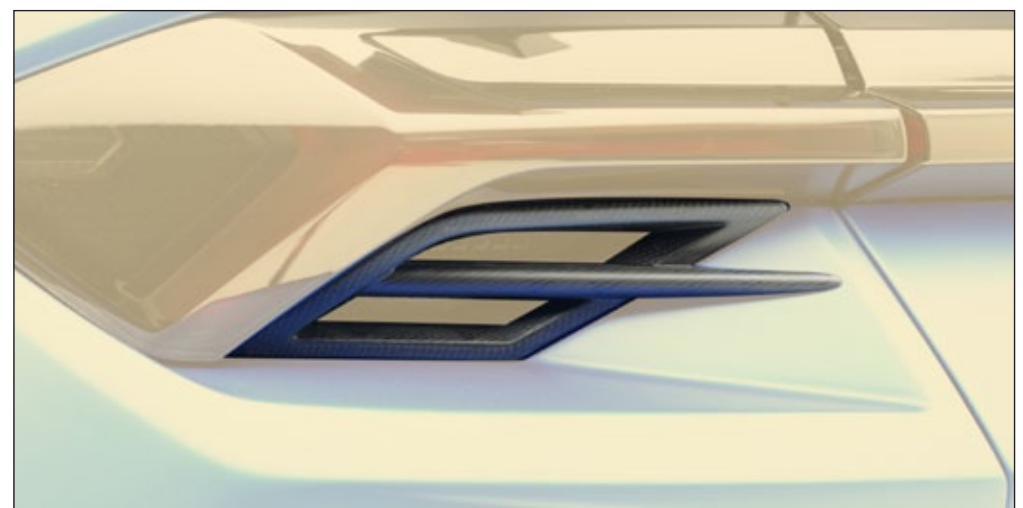

Air vent tail light

visible carbon fibre primed without clear coat
2 parts set - left & right

636 630 661