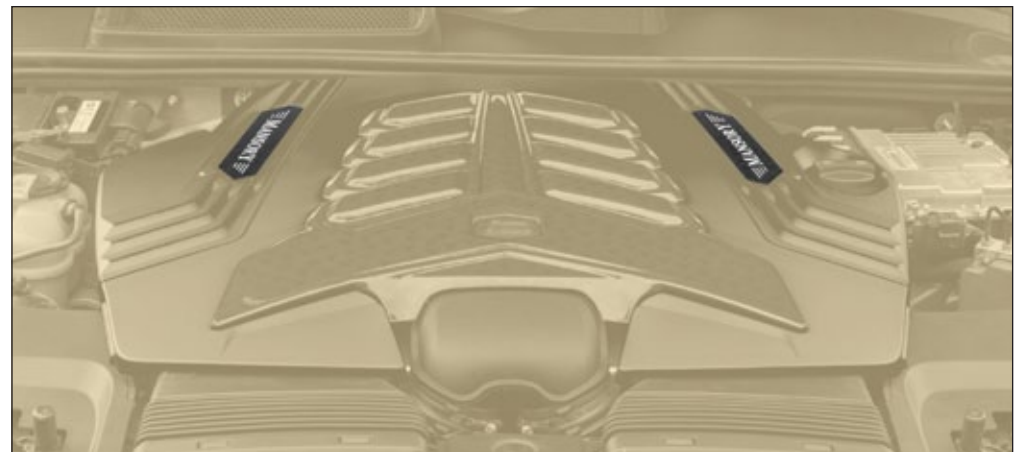

Logo emblems for engine cover

636 246 871

2 parts set - left & right
visible carbon fibre primed without clear coat