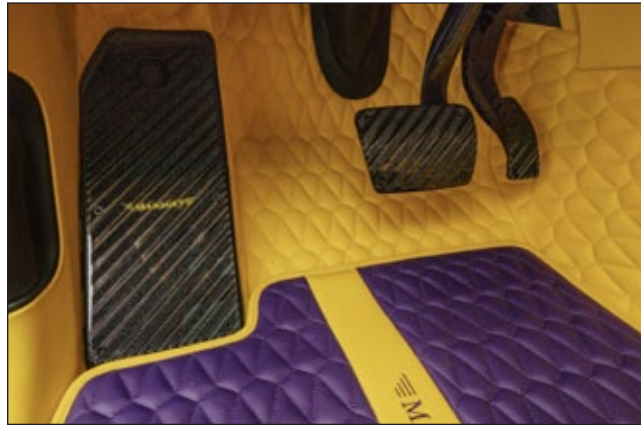

Carbon race pedals with illuminated logo 63S 367 127
3 parts set, aluminium race pedal with MANSORY logo
Carbon race pedals 63S 367 117
3 parts set, aluminium race pedal with MANSORY logo