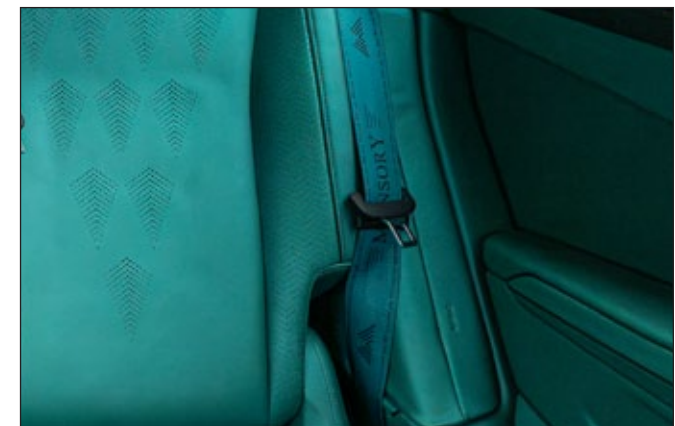

Seatblest with MANSORY logo ..... 63S MSB 005
5 parts set
Seatblest with MANSORY logo ..... 63S MSB 004
4 parts set
The possibility of choosing from more than 40 color combinations
List of colours on request. 🔧 modification only, OE-part required

*matte coating on request - All listed carbon fibre parts are produced from standard MANSORY Carbon fibre fine (T200), or like the same carbon fibre as OEM standard parts. Prices and technical specifications are subject to change without prior notice, errors reserved.