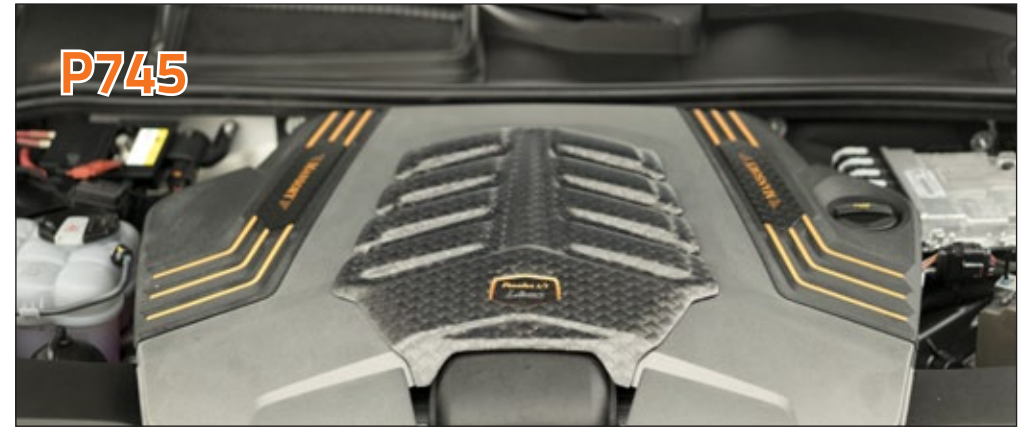

Software upgrade, Turbocharger upgrade 820 PS / 1.000 Nm
with Sport Exhaust System & Down Pipe, Sport Air filter, EUR6 with Cat 200 Cell

P820 plus (without Cat) 636 820 112

Software upgrade, Turbocharger upgrade 820 PS / 1.000 Nm
with Sport Exhaust System & Down Pipe, Sport Air filter, without Cat