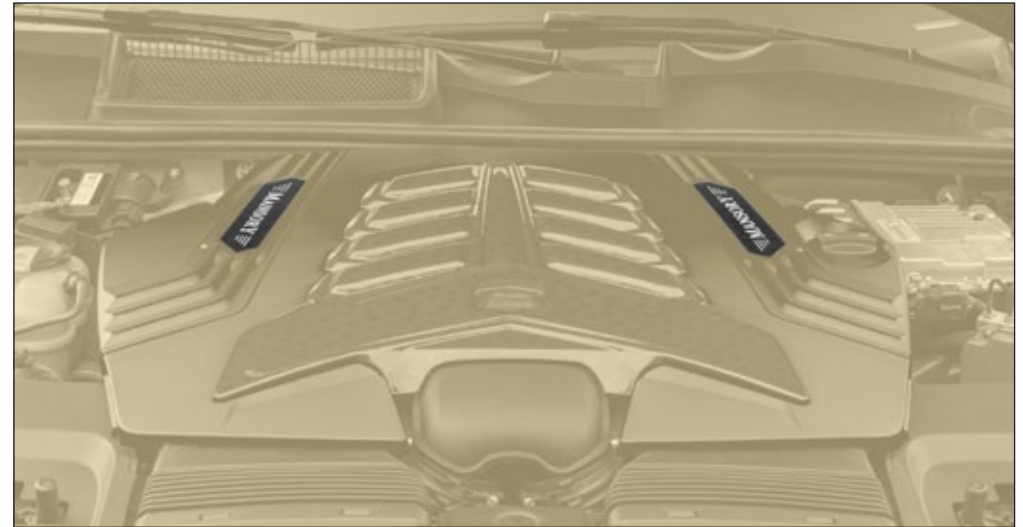

Logo emblems for engine cover

2 parts set - left & right
visible carbon fibre primed without clear coat

636 246 871