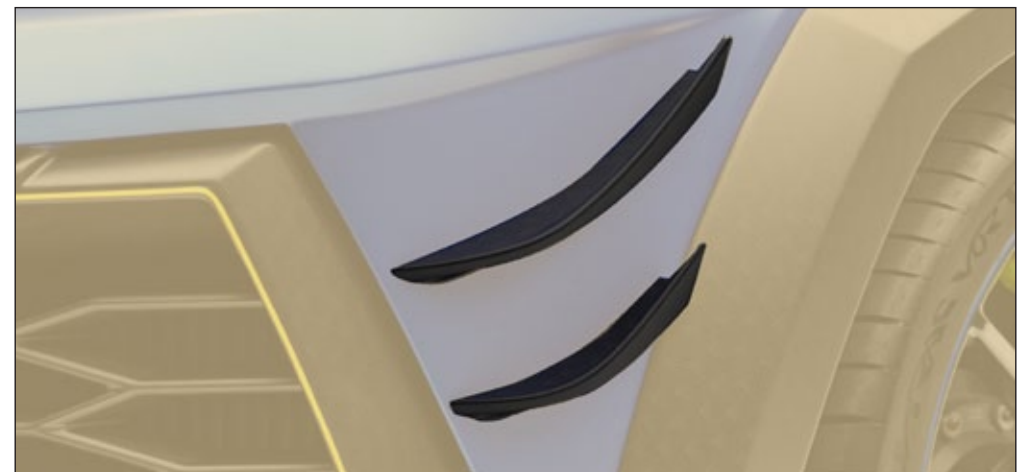

Race flaps - for car with front assistant

636 102 777

glass fibre primed without clear coat, 4 parts set - left & right

*matte coating on request - All listed carbon fibre parts are produced from standard MANSORY Carbon fibre fine (T200), or like the same carbon fibre as OEM standard parts. Prices and technical specifications are subject to change without prior notice, errors reserved.