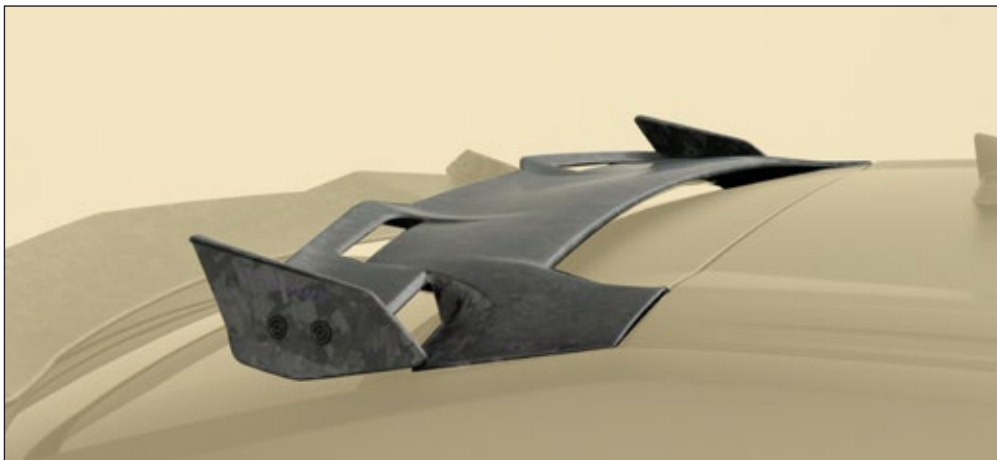

Performance roof spoiler

visible carbon fibre primed without clear coat

63S 830 771