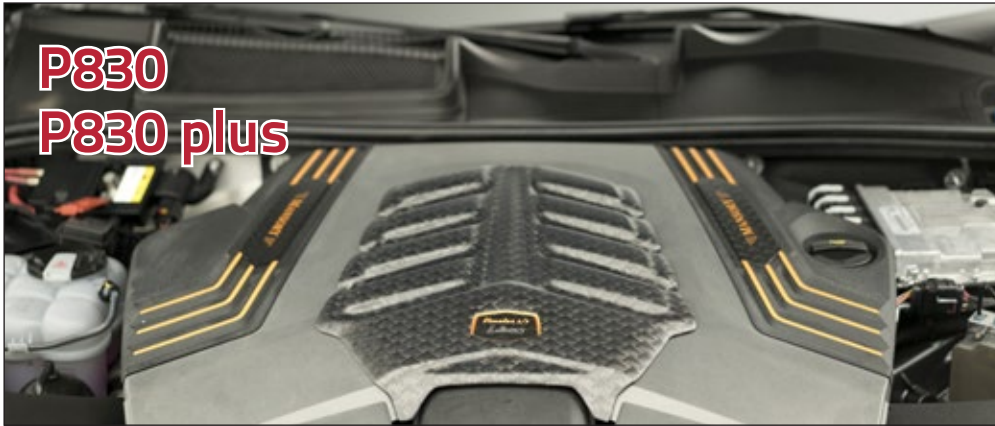

636 222 020

P830
P830 plus

P830 (with Cat) 636 830 222

Software upgrade, Turbocharger upgrade 830 PS / 1.000 Nm
with Sport Exhaust System & Down Pipe, Sport Air filter, EUR6 with Cat 200 Cell

P830 plus (without Cat) 636 830 112