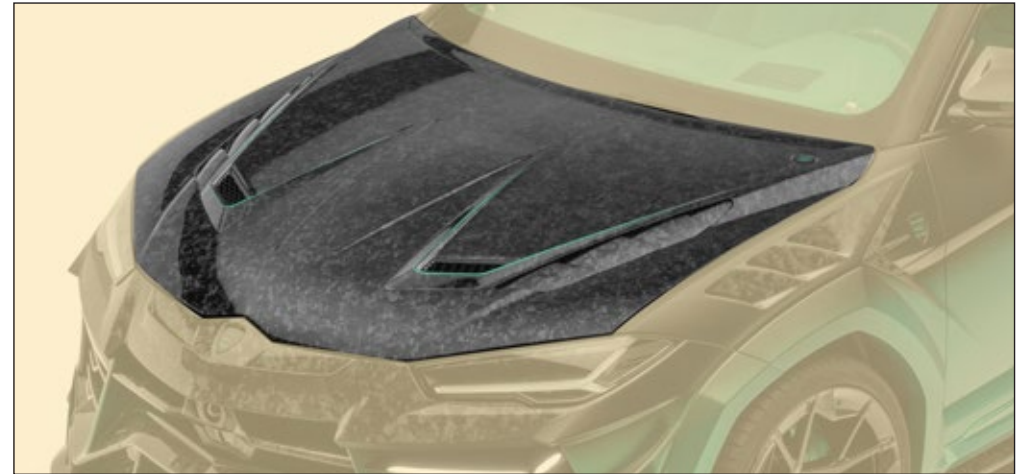

Air intakes lamels - carbon visible 63S 4W0 101
visible carbon fibre primed without clear coat

Front bonnet II - visible carbon 63S 111 001
 visible carbon fibre primed without clear coat
Front bonnet II - primed 63S 111 002
 primed not visible carbon fibre