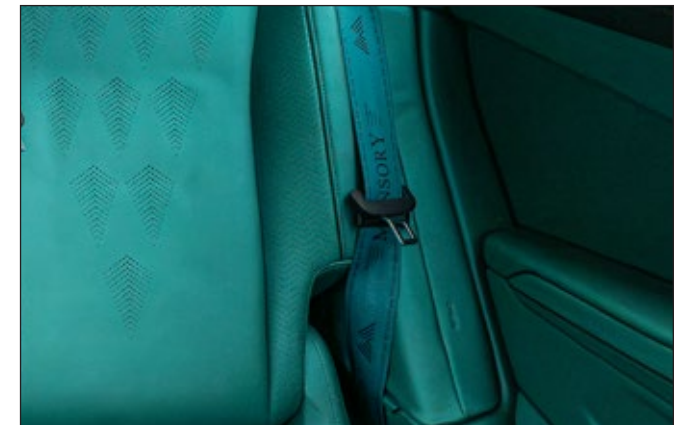

Seatblest with MANSORY logo ..... 63S MSB 005
5 parts set
Seatblest with MANSORY logo ..... 63S MSB 004
4 parts set
The possibility of choosing from more than 40 color combinations
List of colours on request. 🔧 **modification only, OE-part required**

*matte coating on request - All listed carbon fibre parts are produced from standard MANSORY Carbon fibre fine (T200), or like the same carbon fibre as OEM standard parts. Prices and technical specifications are subject to change without prior notice, errors reserved.