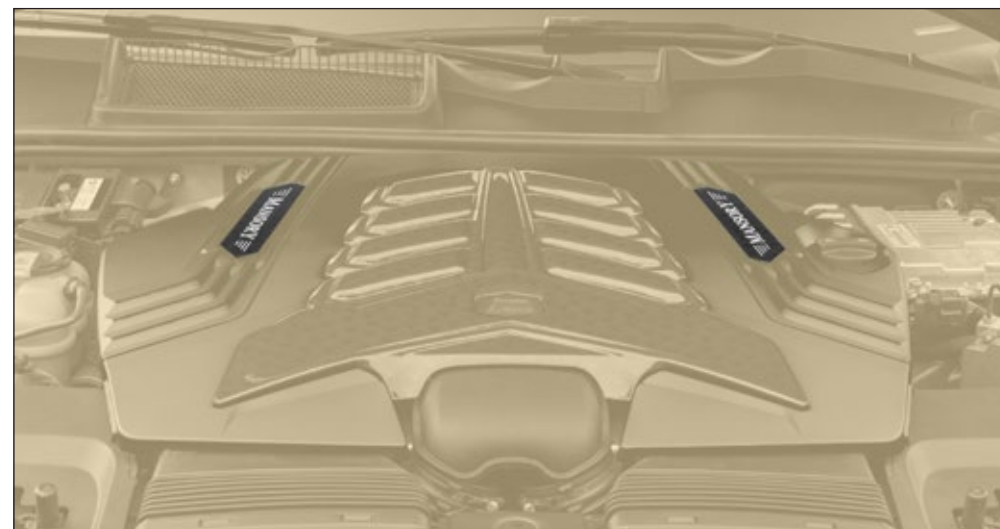

Logo emblems for engine cover

636 246 871

2 parts set - left & right
visible carbon fibre primed without clear coat

*matte coating on request - All listed carbon fibre parts are produced from standard MANSORY Carbon fibre fine (T200), or like the same carbon fibre as OEM standard parts. Prices and technical specifications are subject to change without prior notice, errors reserved.

All prices calculated net, ex works excluding VAT, without painting and modification work.

© all copyrights by MANSORY Design & Holding GmbH

General Terms and Conditions at www.mansory.com/gtc

last update 01/2024 - page 7