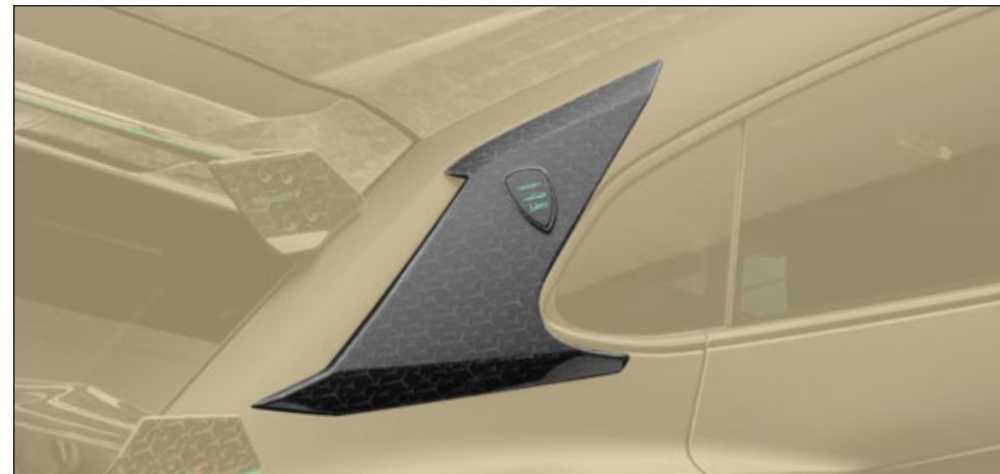

C-Pillar panel with logo emblem

63S 580 101

visible carbon fibre primed without clear coat
2 parts set - left & right