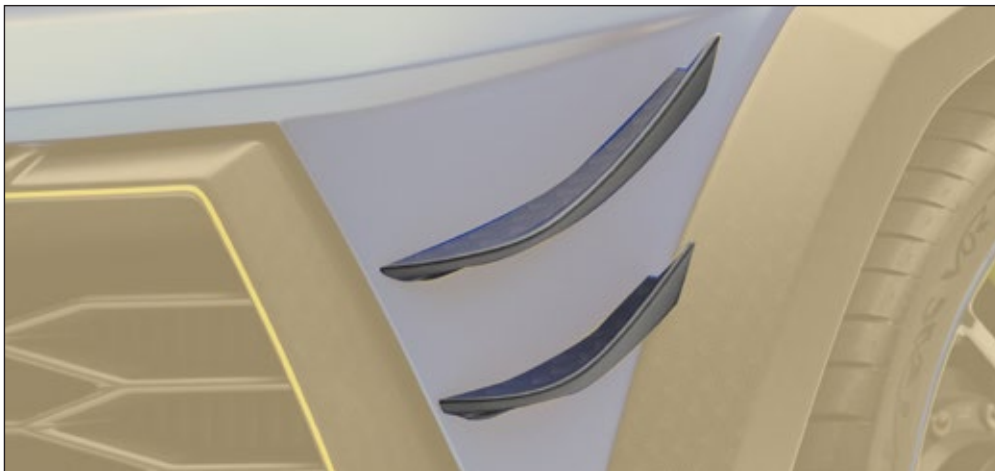

Race flaps - CARBON

636 102 771

visible carbon fibre primed without clear coat, 4 parts set - left & right
Not Compatible for car with front assistant