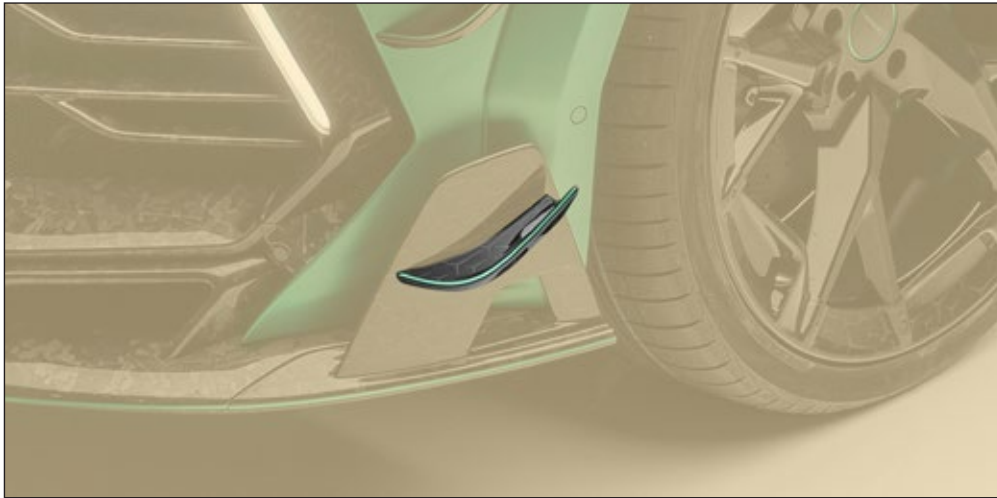

EVO Race flaps for front lip

636 102 781

visible carbon fibre primed without clear coat, 2 parts set - left & right

Compatible only with **MANSORY WIDE BODY KIT**