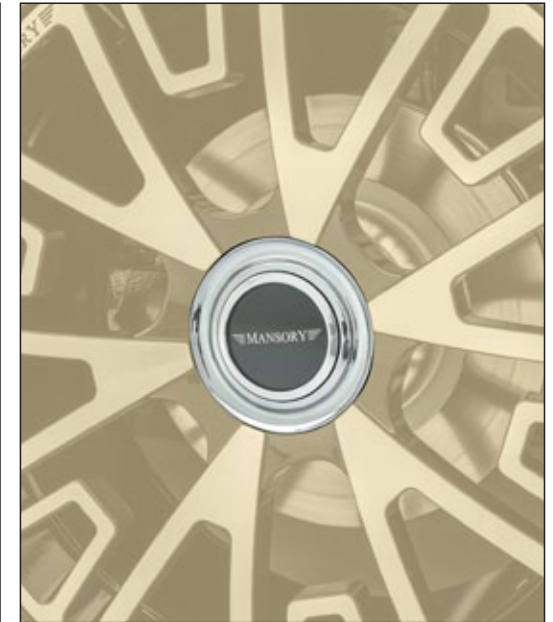

Y.5 wheel 23 inch for OEM

Diamond black ..... Y5 23 105 45 120 B
10,5 x 23 - ET 45, with wheel cap

Y.5 wheel 23 inch for WideBody

Black Matt ..... Y5 23 105 27 130 BM
Black Glossy ..... Y5 23 105 27 130 BG
Black Diamond ..... Y5 23 105 27 130 B
10,5 x 23 - ET 27, with wheel cap

- price per piece / without tire
- wheels fit standard vehicles without wide body
- For Widebody must be spacers ordered extra (FA 20mm / RA 30mm)
- ✘ Recommended tyre size - 295/35 23 Continental

V.6 - 22 ..... V6 22 10 43 1220 S
(Diamond silver)
V.6 - 22 ..... V6 22 10 43 1220 A
(Diamond anthracite)
V.6 - 22 ..... V6 22 10 43 1220 B
(Diamond black)

Only available for widebody

- price per piece / without tire
- For Widebody must be spacers ordered extra (FA 40mm / RA 50mm)
- ✘ Recommended tyre size - 295/40 22 Continental

Wheel cap - Chrome ..... MWC 100 001
Wheel cap - Black glossy ..... MWC 100 002
Equipped by permanently
logo position

**Compatible only for
MANSORY WHEELS: V.6 / CS.10 / Y.8**

Wide body spacer Kit for Y.5 ..... RRV Y5 20 30
FA 20mm / RA 30 mm, 4 parts set

Wide body spacer Kit for V.6 ..... RRV V6 40 50
FA 40mm / RA 50 mm, 4 parts set