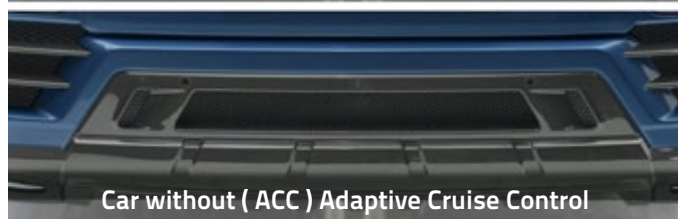

- front lip - visible carbon fibre primed without clear coat
- air intakes - visible carbon fibre primed without clear coat
- LED day time running lights

**14 parts body extension**

**Rear bumper with:**

- diffuser - visible carbon fibre primed without clear coat
- air intake
- exhaust blinds

Car with ( ACC ) Adaptive Cruise Control

Car without ( ACC ) Adaptive Cruise Control

**Front bumper**

LRV 102 021

- front diffuser visible carbon fibre primed without clear coat
- air intakes visible carbon fibre primed without clear coat
- LED day time running lights