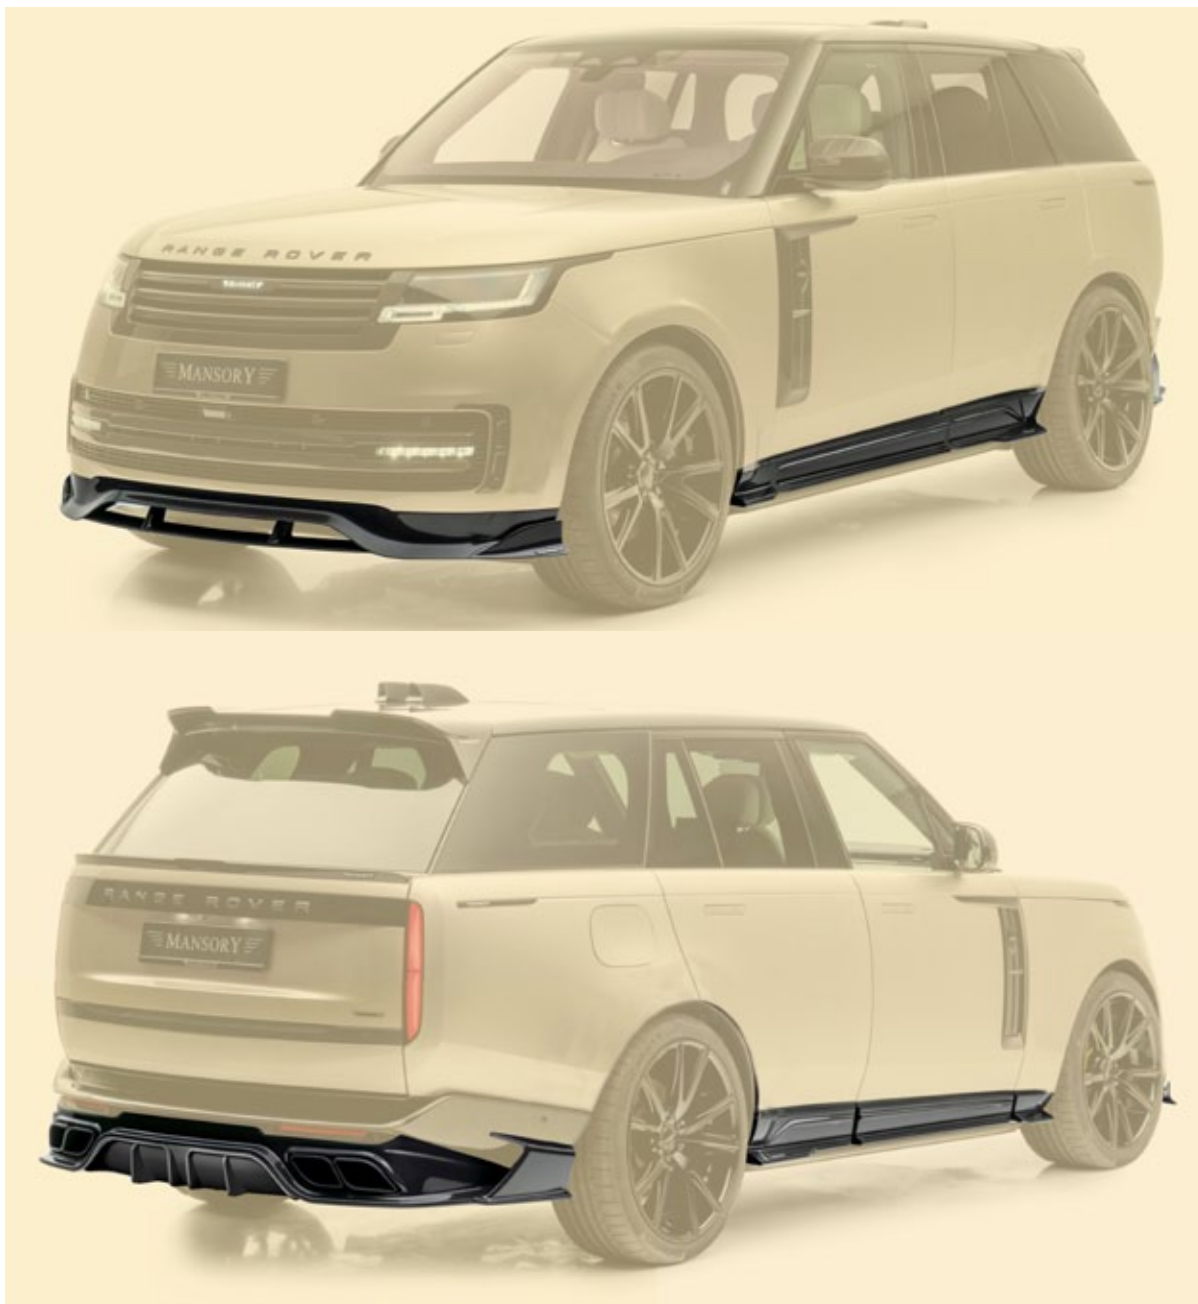

MANSORY BODY KIT

LRS 4K0 001

MANSORY BODY KIT for LWB

LRS 4K0 L01

Front bumper:

- front bumper lip - visible carbon fibre primed without clear coat

Side skirts - 6 parts

with MANSORY logo, - visible carbon fibre primed without clear coat

Rear bumper:

- diffuser with side extensions, visible carbon fibre primed without clear coat
- aluminium double exhaust blinds

MANSORY BODY KIT with race break light

LRS 4K0 002

MANSORY BODY KIT with race break light for LWB

LRS 4K0 L02

Front bumper:

- front bumper lip - visible carbon fibre primed without clear coat

Side skirts - 6 parts

with MANSORY logo, - visible carbon fibre primed without clear coat

Rear bumper:

- diffuser with side extensions, visible carbon fibre primed without clear coat
- aluminium double exhaust blinds
- race brake light