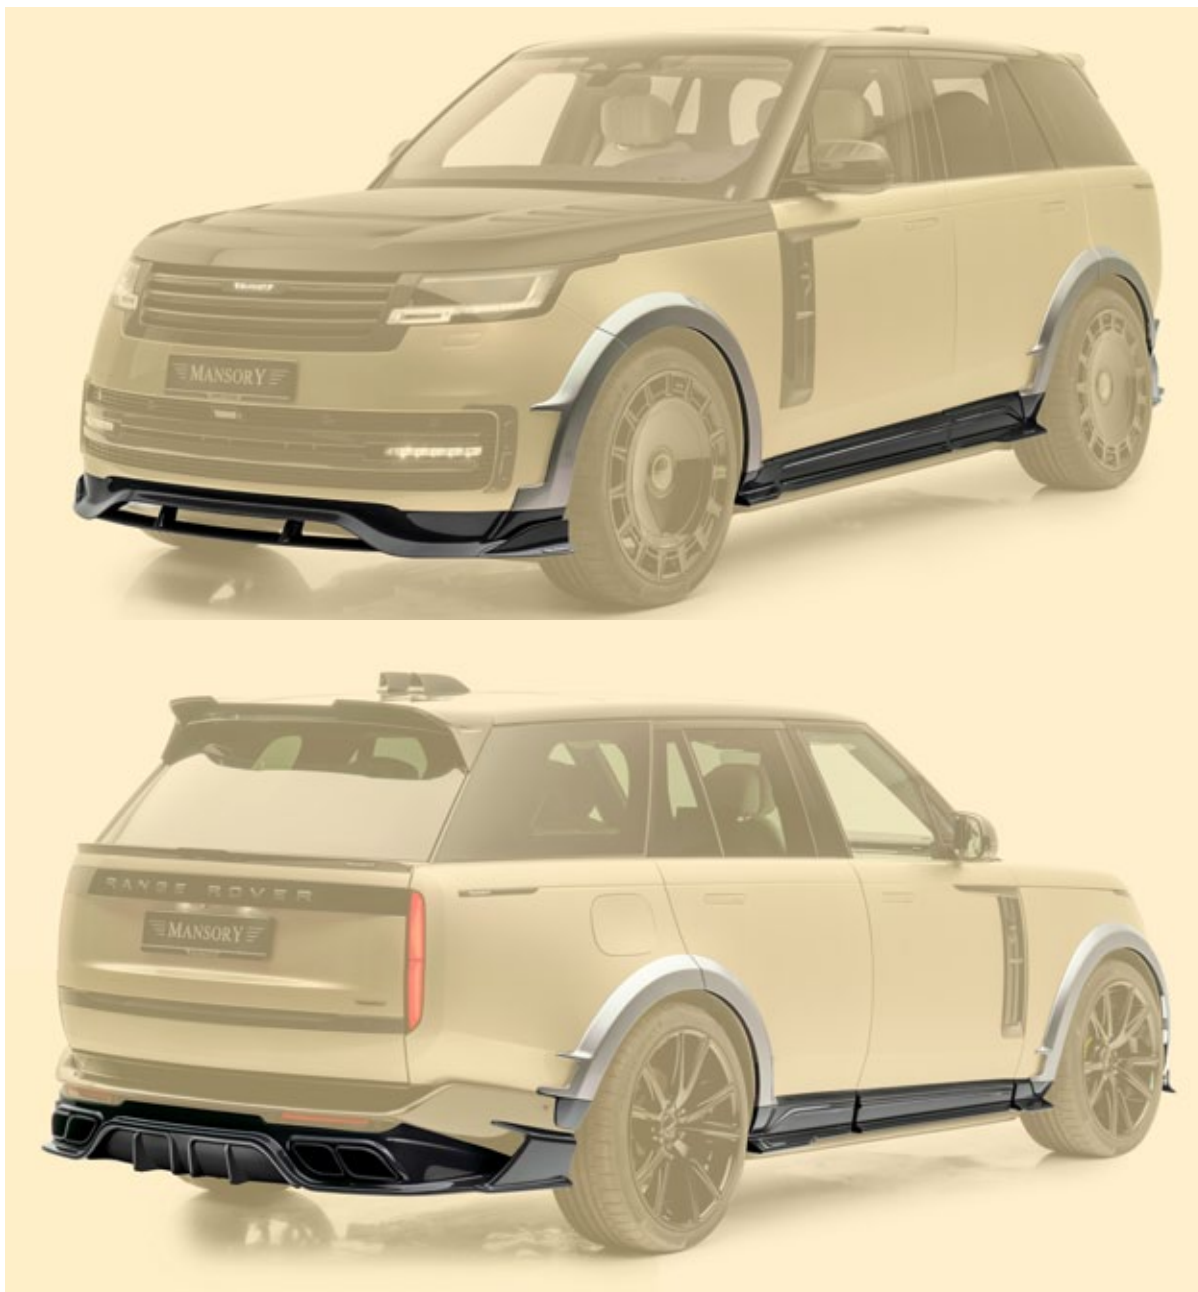

MANSORY WIDE BODY KIT

..... LRR 4W0 001

MANSORY WIDE BODY KIT - for LWB

..... LRR 4W0 0L1

Front bumper:

- front bumper lip - visible carbon fibre primed without clear coat

Body extension - 22 parts

- side skirts - 6 parts set left & right - with MANSORY logo, - visible carbon fibre primed without clear coat
- fender extension - 12 parts set left & right, primed not visible carbon fibre