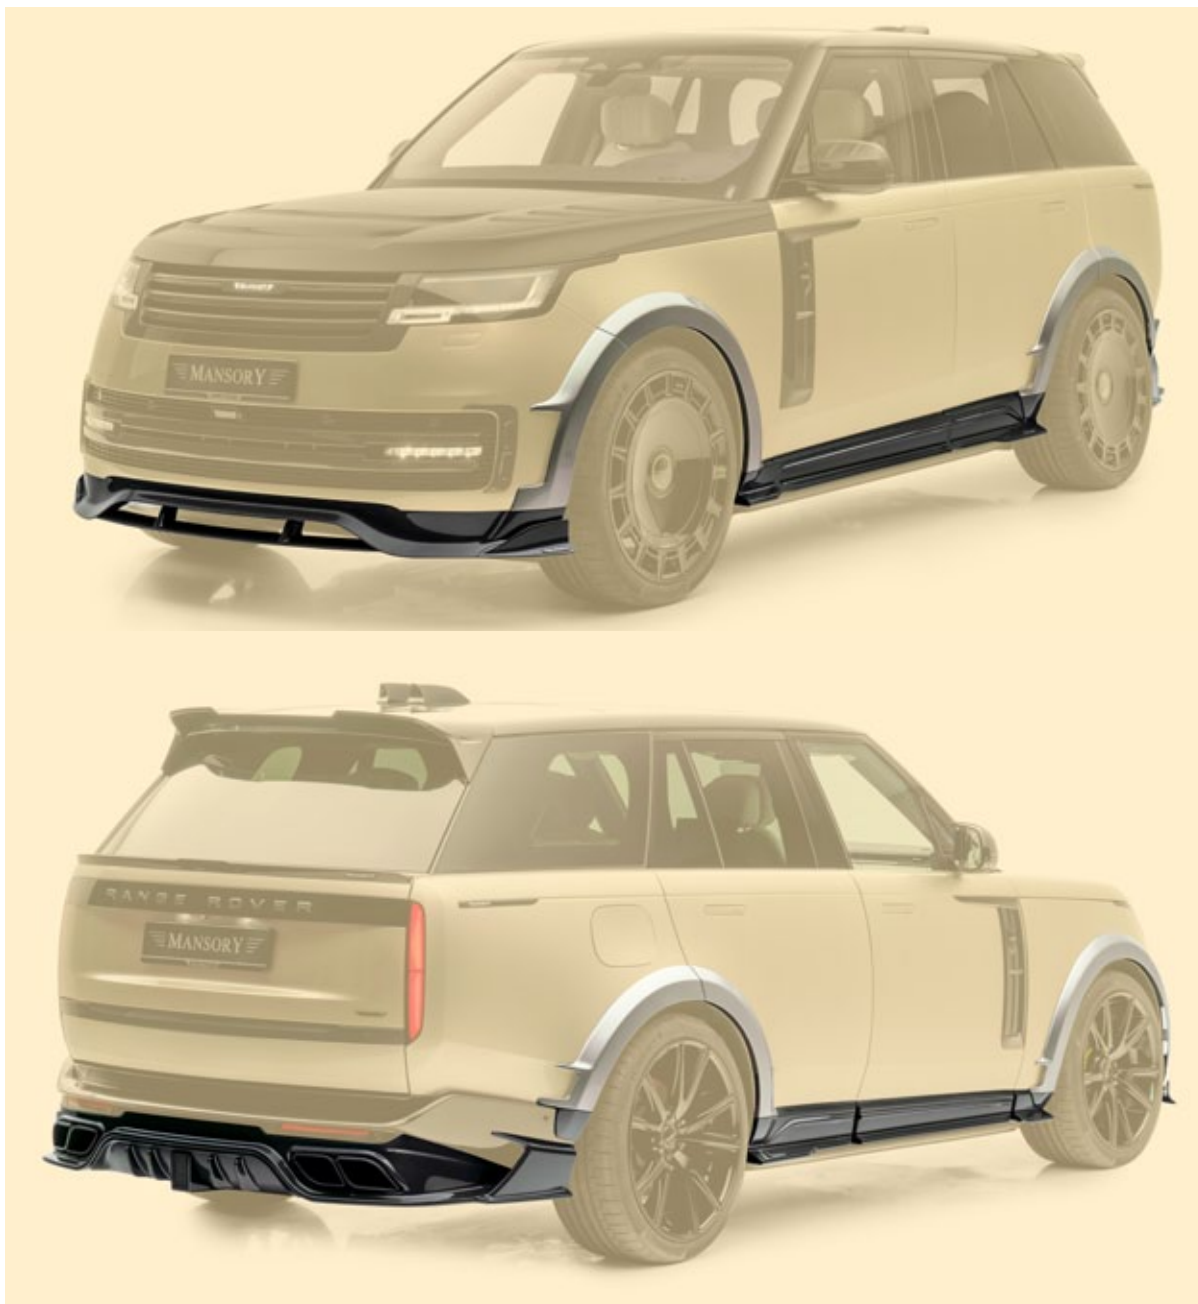

MANSORY WIDE BODY KIT with race break light

LRR 4W0 002

MANSORY WIDE BODY KIT with race break light - for LWB

LRR 4W0 L02

Front bumper:

- front bumper lip - visible carbon fibre primed without clear coat

Body extension - 22 parts

- side skirts - 6 parts set left & right - with MANSORY logo, - visible carbon fibre primed without clear coat
- fender extension - 12 parts set left & right, primed not visible carbon fibre

Rear bumper:

- diffuser with side extensions, visible carbon fibre primed without clear coat
- alluminium double exhaust blinds
- race brake light