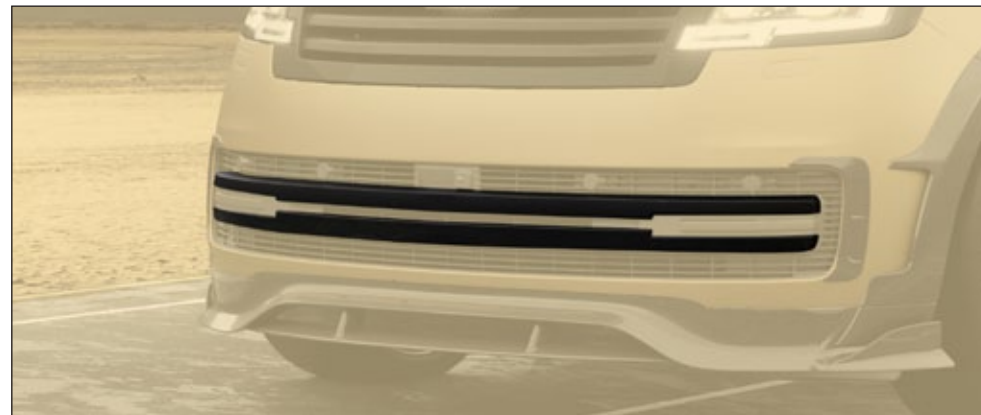

Front panel

LRR 102 851

2 parts set
visible carbon fibre without clear coat