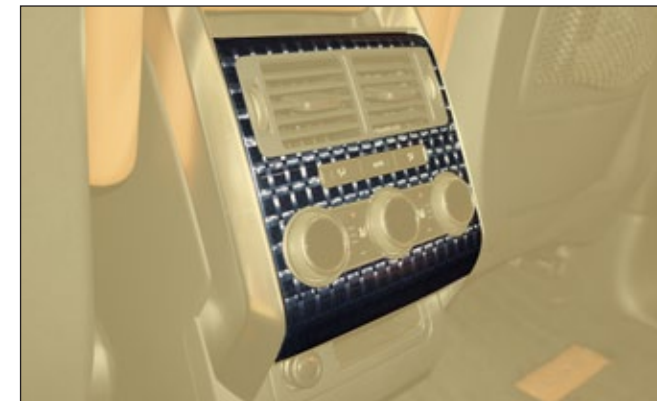

Door panels

RRS 300 001

8 parts set, available with carbon and wood

modification only, OE-part required

Front console

RRS 300 011

3 parts set, available with carbon and wood

modification only, OE-part required

Rear console

RRS 300 021

available with carbon and wood

modification only, OE-part required