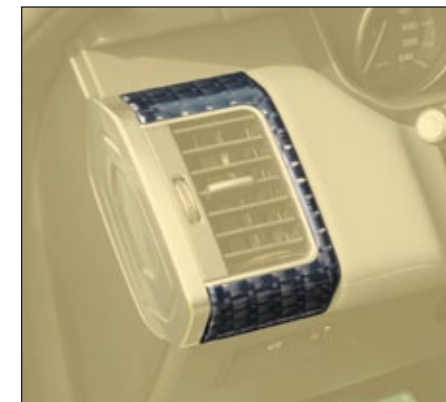

Air vent frames

RRS 350 011

2 parts set - left & right,
available with carbon and wood

modification only, OE-part required