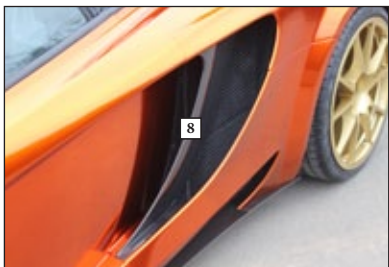

6. Diffuser
visible carbon fibre

Main body kit

MP4 400 001

7.1 Front bonnet

New designed front bonnet, primed not visible carbon fibre without clear coat

also compatible without MANSORY bodykit

MP4 110 002

7.2 Front bonnet

New designed front bonnet, visible carbon fibre primed without clear coat

also compatible without MANSORY bodykit

MP4 110 001

8. Aerodynamic air intake

2 parts set - left & right, visible carbon fibre primed without clear coat