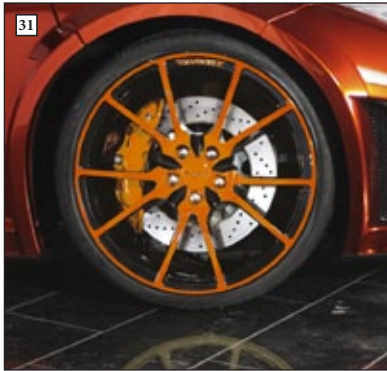

31

FS.10 - Fully forged wheel

FA: 9.0J x 20 Inch ..... FS10 20 9 35 114 P

RA: 11.0J x 21 Inch ..... FS10 21 105 25 114 P

* price per piece
* without tire

✖ Tires

Front: 245/30R20
Rear: 305/25R21

**FOR
OEM
CAR** also compatible without
MANSORY bodykit