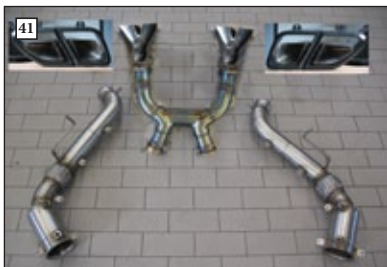

41

Sport exhaust system

without throttle control MP4 221 019

with throttle control MP4 221 059

**FOR
OEM
CAR** also compatible without
MANSORY bodykit