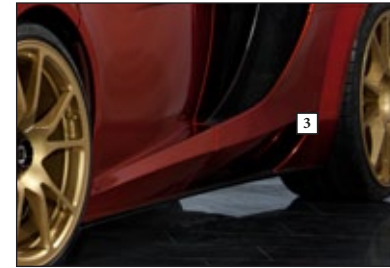

≡ MANSORY ≡

OVERVIEW 2019

last update 02 / 2016

The customization programme
for **McLaren MP4-12C**

1. Front bumper
including front lip,
LED DRL, air intakes, splitters, grills

2. Front fender extension
set - left & right,
primed carbon fibre