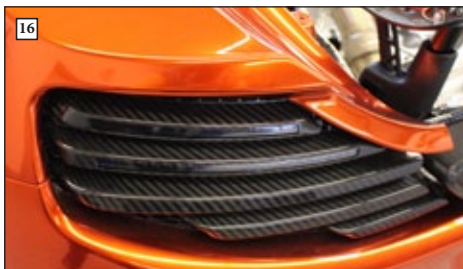

⚠ **modification only, OE-part required**

14. Engine cover MP4 240 751
 1 part, visible carbon fibre primed without clear coat

15. Engine air outtake cover MP4 240 741
 1 part, visible carbon fibre primed without clear coat

Rear air outtake grill cover MP4 802 251
13 parts set,
visible carbon fibre primed without clear coat

Rear decklid spoiler MP4 830 841
1 part, visible carbon fibre
primed without clear coat

Rear decklid performance wing MP4 830 301
visible carbon fibre primed without clear coat