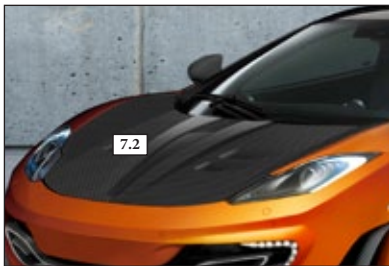

6. Diffuser
visible carbon fibre

Main body kit

MP4 400 001

7.1 Front bonnet

New designed front bonnet, primed not visible carbon fibre without clear coat

also compatible without MANSORY bodykit

MP4 110 002

7.2 Front bonnet