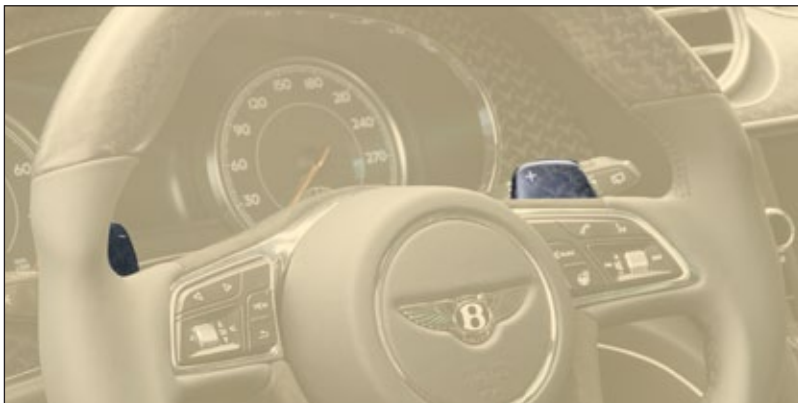

High shift paddles ..... BNB 350 011

2 parts set - left & right,