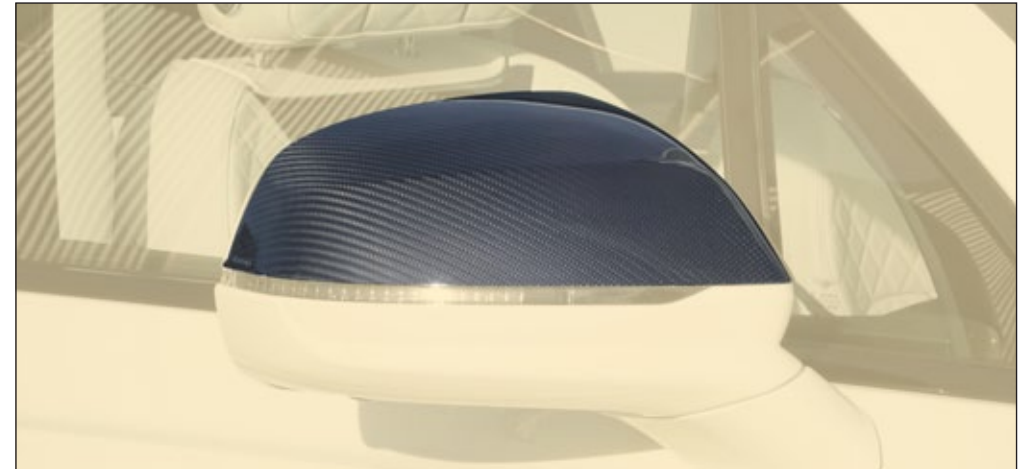

Carbon mirror cover I. - with blind spot assistant

BNB 522 201

with MANSORY logo, 2 parts set - left & right

visible carbon fibre glossy*