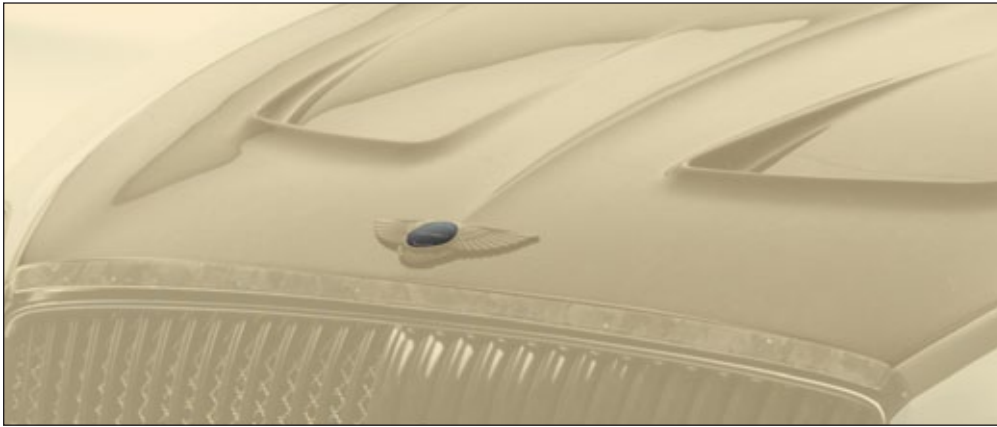

Logo for front bonnet
visible carbon fibre glossy*

BNB 118 011