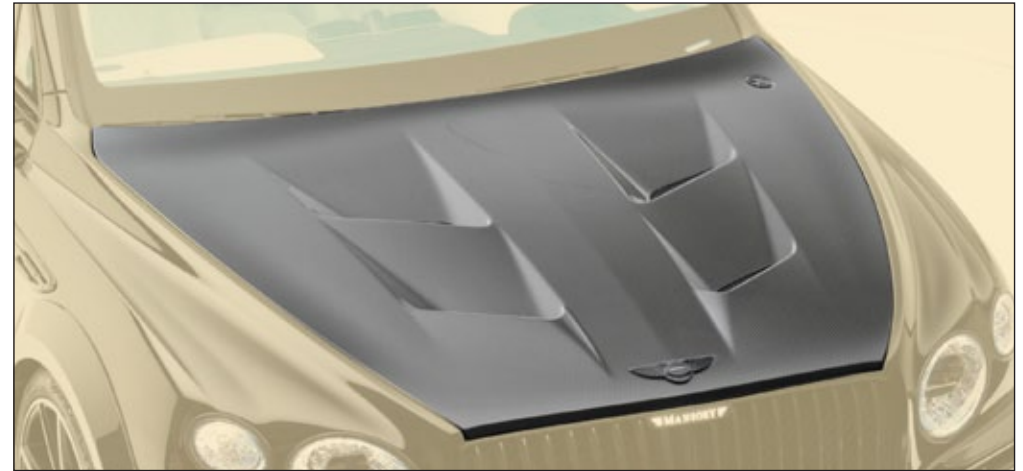

Engine bonnet II

BNB 120 001

Fully visible carbon fibre without clear coat