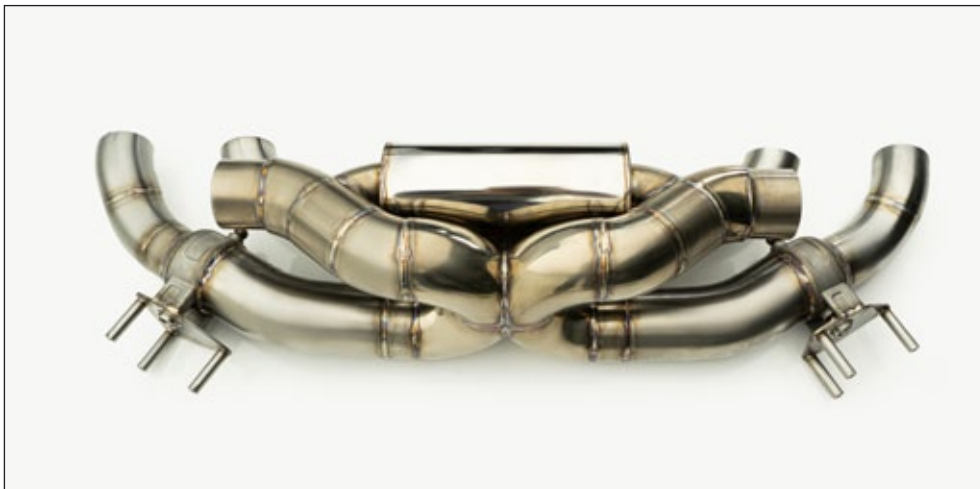

2 parts set - left & right,
visible carbon fibre primed without clear coat

**Mirror cover**

91S 802 561

2 parts set - left & right

visible carbon fibre glossy*

**Body air intake cover**

91S 530 101

for original rear bumper, 2 parts set - left & right,
visible carbon fibre primed without clear coat

Down pipe without Cat

91S 221 129

Down pipe with EUR6 with Cat 200 Cell

91S 221 319

Exhaust system

91S 221 099

Exhaust remote control

91S 222 020