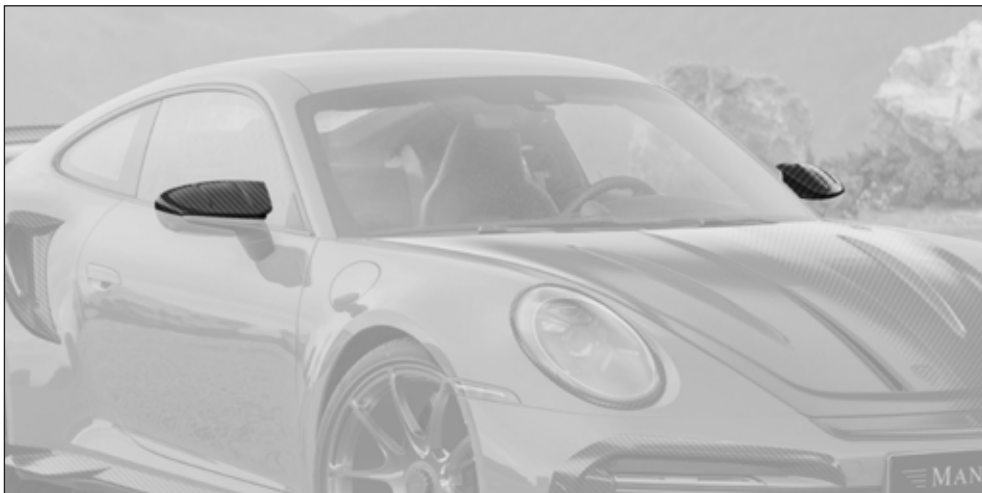

Mirror cover

91S 802 561

2 parts set - left & right

visible carbon fibre glossy*