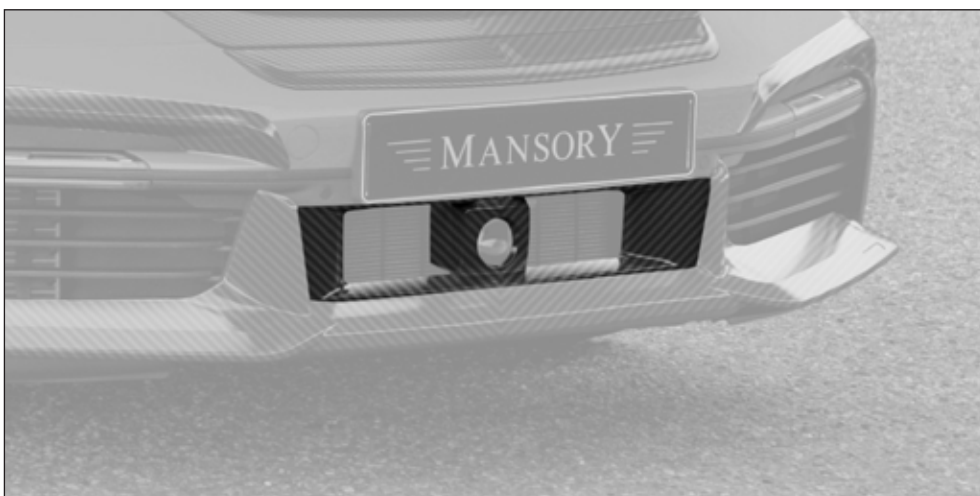

Front bumper lip

91S 102 891

visible carbon fibre primed without clear coat
with logo

Front bumper covers add-on

91S 102 851

2 parts set - left & right,
visible carbon fibre primed without clear coat

Front central air intake

91S 102 991

Front central air intake for car with Night Vision

91S 102 992

visible carbon fibre primed without clear coat

Side skirts lips

91S 595 001

2 parts set - left & right, with logo
visible carbon fibre primed without clear coat